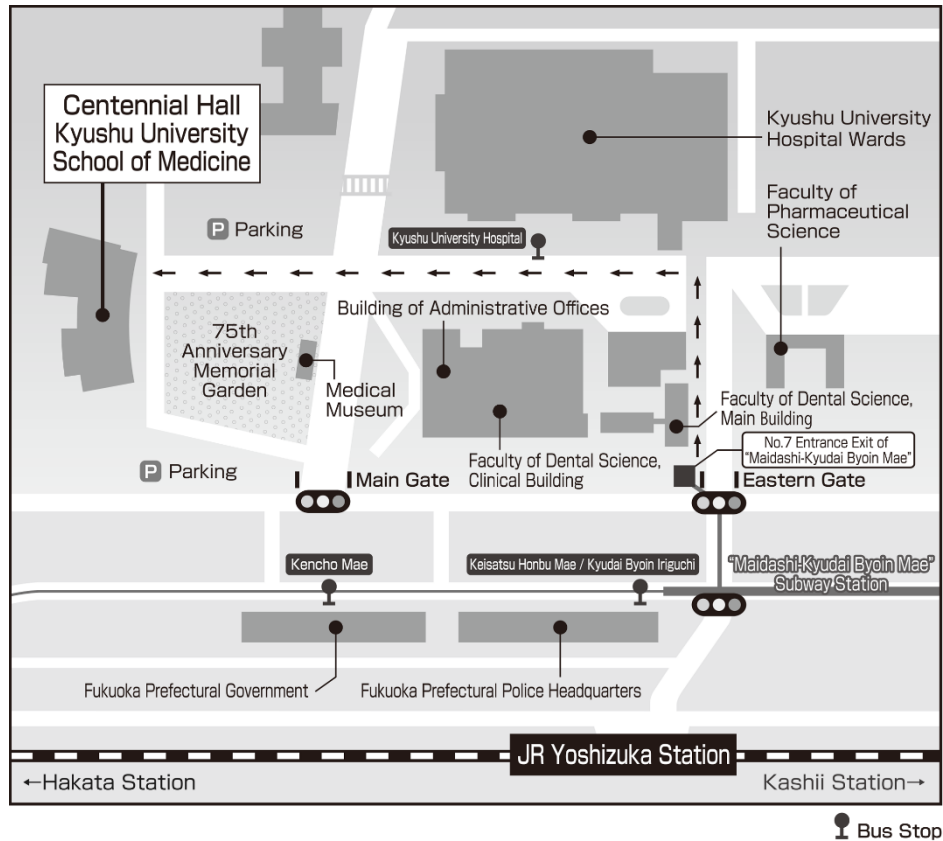

Hospital Campus

1-1 Maidashi 3-chome Higashi-ku, Fukuoka 812-8582, JAPAN

★From Fukuoka Airport

Fukuoka Airport → (Subway Kuko Line)
→ Nakasu Kawabata Station (Transfer Subway Hakozaki Line)
→ Maidashi-Kyudai Byoin Mae Station → Kyushu University Hospital Campus
→ Centennial Hall Kyushu University School of Medicine

★From Hakata Station

By subway

Hakata Station (Subway Kuko Line)
→ Nakasu Kawabata Station (Transfer Subway Hakozaki Line)
→ Maidashi-Kyudai Byoin Mae Station → Kyushu University Hospital Campus
→ Centennial Hall Kyushu University School of Medicine

By bus

Bus stop of Hakata Center buildingE (Nishitetsu Bus for Chiyomachi)
→ Bus stop of Kyudai Byoin → Kyushu University Hospital Campus
→ Centennial Hall Kyushu University School of Medicine

★From Tenjin Station

By subway

Tenjin Station (Subway Hakozaki Line for Kaizuka)
→ Maidashi-Kyudai Byoin Mae Station → Kyushu University Hospital Campus
→ Centennial Hall Kyushu University School of Medicine